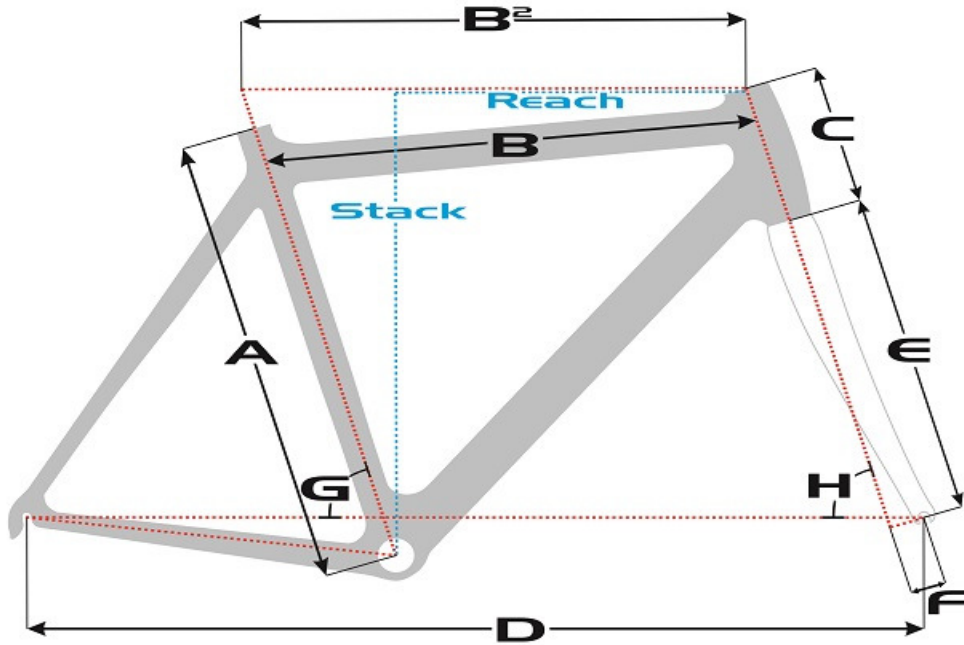

# SENSA geometry chart

## Road

### Umbria Junior Road

| Size | A     | B     | B2    | C     | D     | E     | F    | G     | H     | Reach | Stack |
|------|-------|-------|-------|-------|-------|-------|------|-------|-------|-------|-------|
| 38cm | 380mm | 475mm | 491mm | 105mm | 931mm | 370mm | 40mm | 74,5° | 72,0° | 360mm | 474mm |