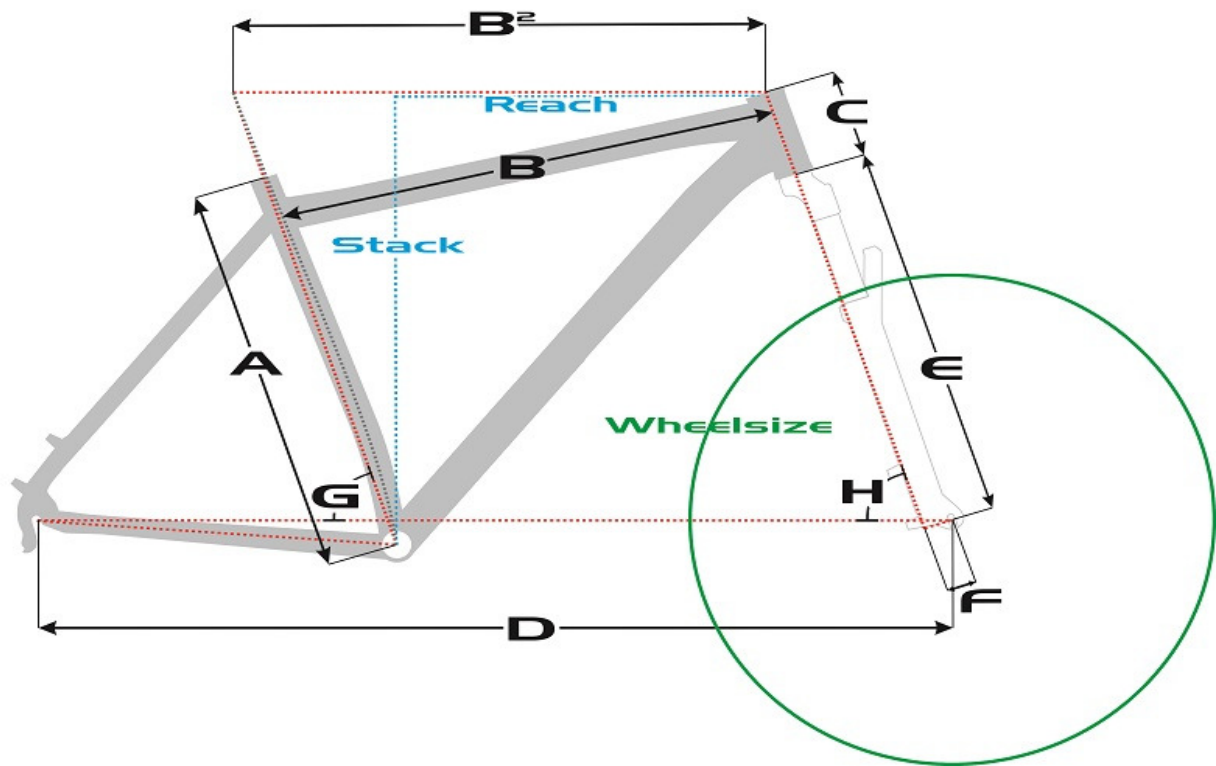

SENSA geometry chart

Mountain

Sella Mountain

Size	A	B ₂	C	D	E	F	G	H	Reach	Stack	Wheelsize
16"	406mm	558mm	115mm	1059mm	485mm	42mm	73,5°	70,0°	380mm	600mm	650B
18"	457mm	575mm	120mm	1077mm	485mm	42mm	73,5°	70,0°	396mm	604mm	650B
17"	432mm	569mm	115mm	1083mm	505mm	46mm	73,5°	70,0°	382mm	632mm	29er
19"	483mm	590mm	120mm	1103mm	505mm	46mm	73,5°	70,0°	401mm	637mm	29er
21"	533mm	615mm	125mm	1129mm	506mm	46mm	73,5°	70,0°	425mm	641mm	29er
23"	584mm	642mm	135mm	1156mm	505mm	46mm	73,5°	70,0°	449mm	651mm	29er