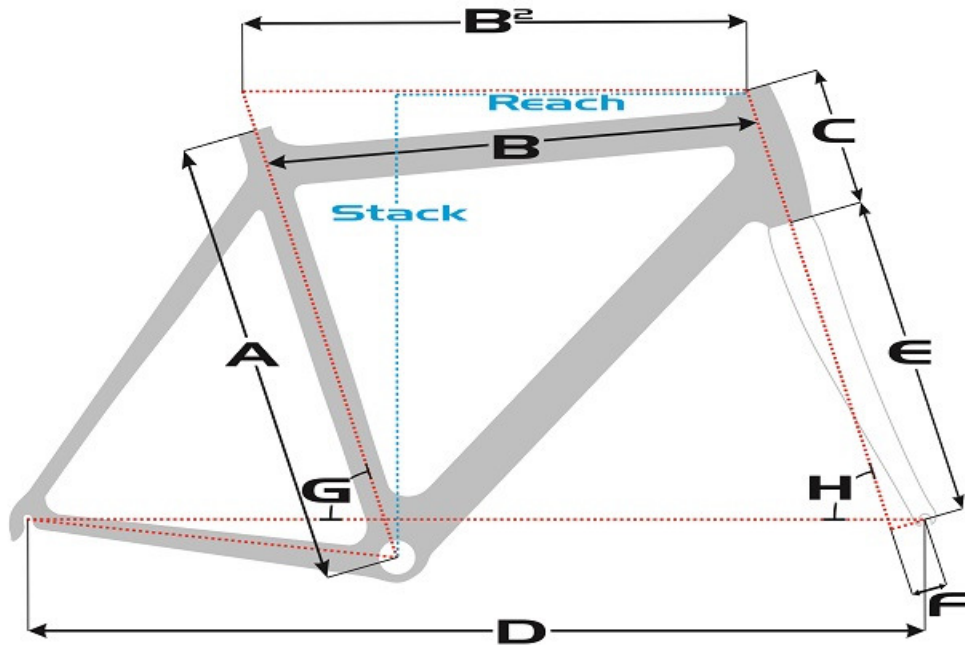

SENSA geometry chart

Road

Trentino Endura Road

Size	A	B	B ₂	C	D	E	F	G	H	Reach	Stack
51cm	510mm	508mm	519mm	130mm	979mm	375mm	46mm	74,5°	72°	371mm	535mm
54cm	540mm	524mm	536mm	155mm	987mm	375mm	46mm	74,0°	72,5°	375mm	561mm
56cm	560mm	538mm	551mm	175mm	997mm	375mm	46mm	73,5°	72,5°	379mm	580mm
58cm	580mm	553mm	568mm	200mm	1009mm	375mm	46mm	73,0°	72,5°	383mm	604mm
61cm	610mm	569mm	584mm	220mm	1013mm	375mm	46mm	72,5°	73,0°	387mm	624mm