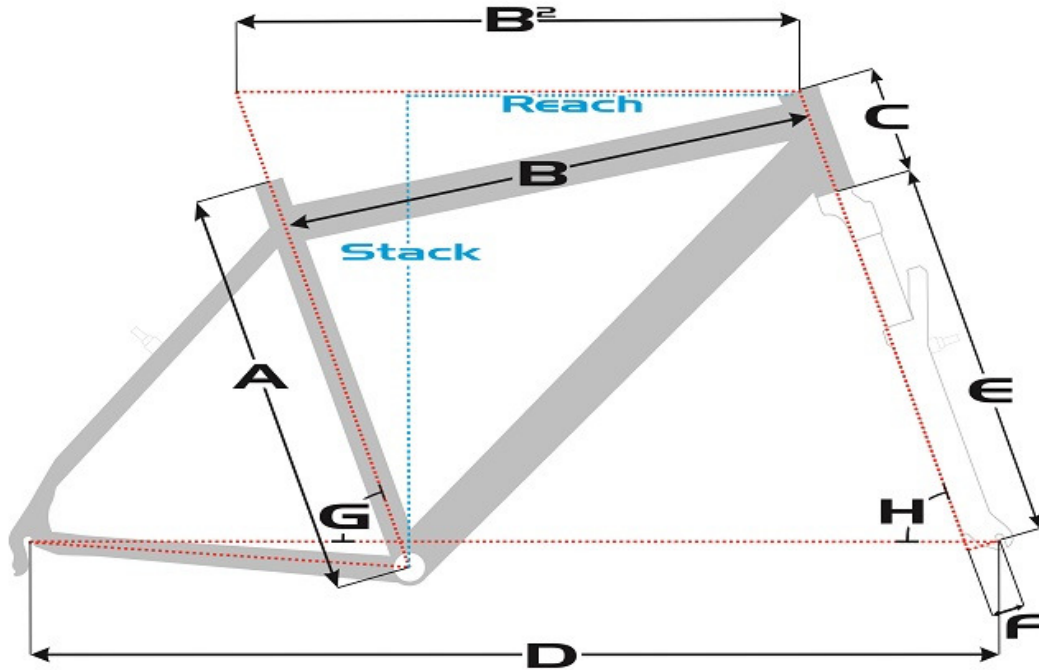

SENSA geometry chart

Trekking

Superlite Trekking

Size	A	B	B2	C	D	E	F	G	H	Reach	Stack
Lady 46cm	460mm	x	582mm	175mm	1071mm	400mm	45mm	73,0°	71,0°	391mm	580mm
Lady 51cm	510mm	x	598mm	190mm	1087mm	400mm	45mm	73,0°	71,0°	402mm	594mm
Lady 56cm	560mm	x	618mm	205mm	1102mm	400mm	45mm	73,0°	71,5°	417mm	610mm
Mixed 48cm	483mm	x	582mm	175mm	1071mm	400mm	45mm	73,0°	71,0°	391mm	580mm
Mixed 53cm	533mm	x	598mm	190mm	1087mm	400mm	45mm	73,0°	71,0°	402mm	594mm
Mixed 57cm	572mm	x	618mm	205mm	1102mm	400mm	45mm	73,0°	71,5°	417mm	610mm
Gent 52cm	521mm	565mm	591mm	170mm	1073mm	400mm	45mm	73,0°	71,5°	400mm	577mm
Gent 56cm	559mm	582mm	603mm	185mm	1086mm	400mm	45mm	73,0°	71,5°	408mm	591mm
Gent 61cm	610mm	607mm	622mm	200mm	1106mm	400mm	45mm	73,0°	71,5°	422mm	616mm