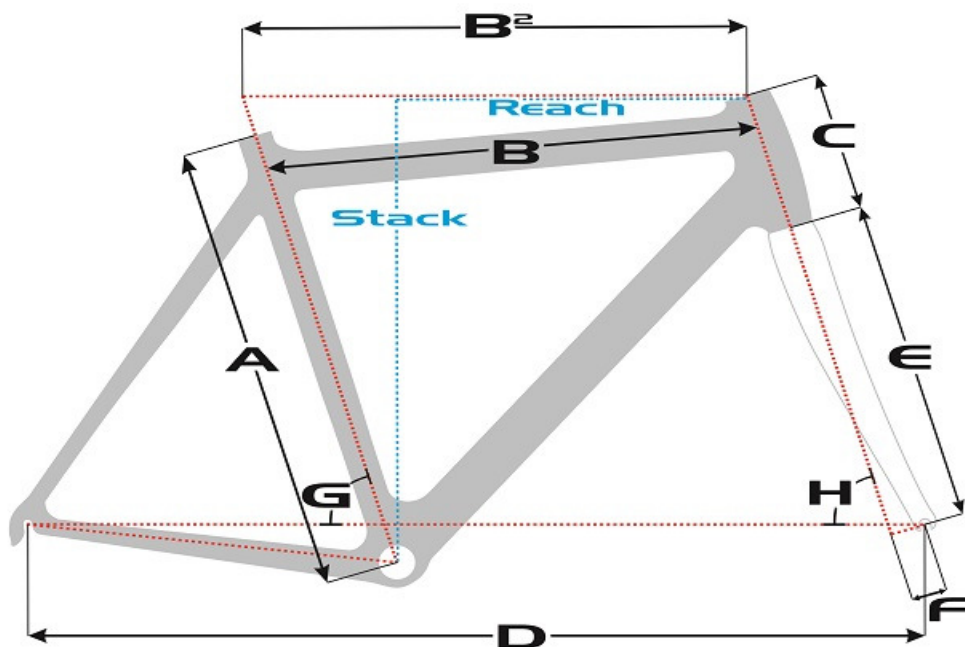

SENSA geometry chart

Road

Romagna Disc Road

Size	A	B	B ₂	C	D	E	F	G	H	Reach	Stack
S/51cm	505mm	508mm	522mm	140mm	983mm	375mm	46mm	74,5°	72°	372mm	543mm
M/55cm	550mm	535mm	549mm	170mm	995mm	375mm	46mm	73,5°	72,5°	379mm	573mm
L/58cm	580mm	551mm	568mm	200mm	1009mm	375mm	46mm	73°	72,5°	384mm	602mm
XL/62cm	620mm	573mm	587mm	220mm	1017mm	375mm	46mm	72,5°	73°	391mm	623mm