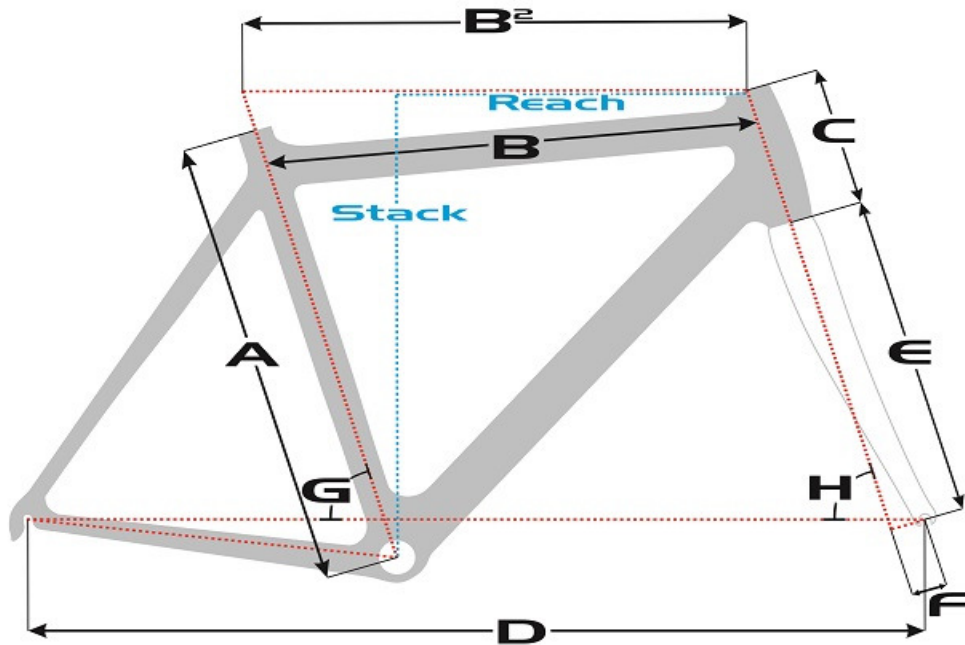

SENSA geometry chart

Road

Romagna Disc Road

Size	A	B	B ₂	C	D	E	F	G	H	Reach	Stack
51cm	510mm	508mm	519mm	130mm	979mm	375mm	46mm	74,5°	72°	371mm	535mm
54cm	540mm	524mm	536mm	155mm	987mm	375mm	46mm	74,0°	72,5°	375mm	561mm
56cm	560mm	538mm	551mm	175mm	997mm	375mm	46mm	73,5°	72,5°	379mm	580mm
58cm	580mm	553mm	568mm	200mm	1009mm	375mm	46mm	73,0°	72,5°	383mm	604mm
61cm	610mm	569mm	584mm	220mm	1013mm	375mm	46mm	72,5°	73,0°	387mm	624mm