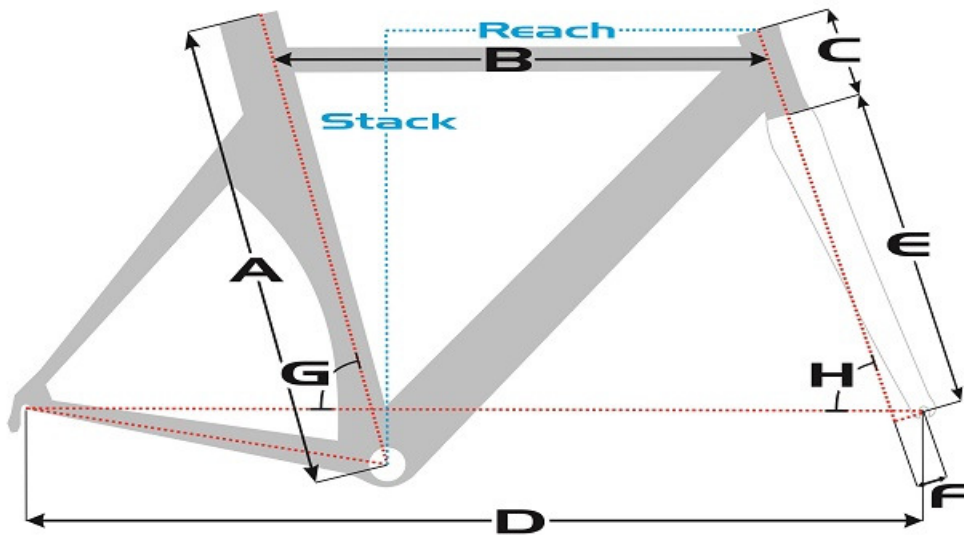

SENSA geometry chart

TimeTrial

Dura Integra TimeTrial

Size	A	B	C	D	E	F	G	H	Reach	Stack
S	528mm	512mm	72mm	946mm	370mm	45mm	75°	72,5°	383mm	482mm
M	537mm	533mm	82mm	967mm	370mm	45mm	75°	72,5°	401mm	492mm
L	554mm	551mm	99mm	987mm	370mm	45mm	75°	72,5°	415mm	508mm
XL	571mm	570mm	118mm	1006mm	370mm	45mm	75°	72,5°	429mm	526mm