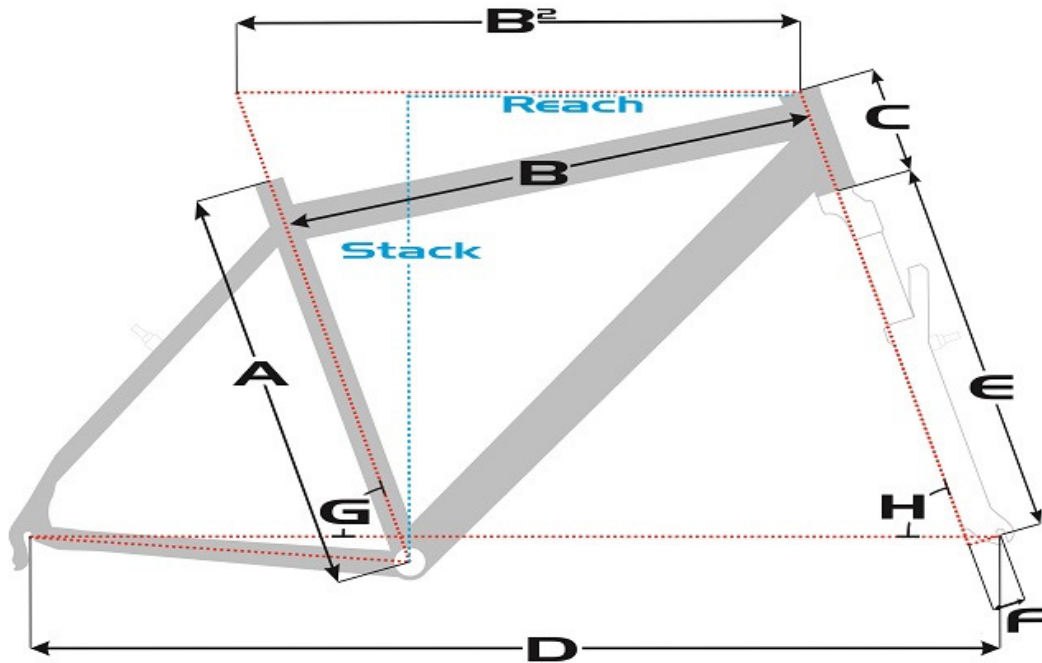

# SENSA geometry chart

## Cross Allroad

Size	A	B	B <sub>2</sub>	C	D	E	F	G	H	Reach	Stack
Lady 48cm	483mm	608mm	599mm	160mm	1080mm	435mm	38mm	71,5°	70,5°	403mm	615mm
Lady 53cm	533mm	628mm	620mm	170mm	1101mm	435mm	38mm	71,5°	70,5°	420mm	624mm
Gent 51cm	508mm	573mm	597mm	150mm	1078mm	435mm	38mm	71,5°	70,5°	404mm	605mm
Gent 56cm	559mm	588mm	606mm	160mm	1087mm	435mm	38mm	71,5°	70,5°	409mm	615mm
Gent 61cm	610mm	610mm	619mm	170mm	1101mm	435mm	38mm	71,5°	70,5°	420mm	624mm