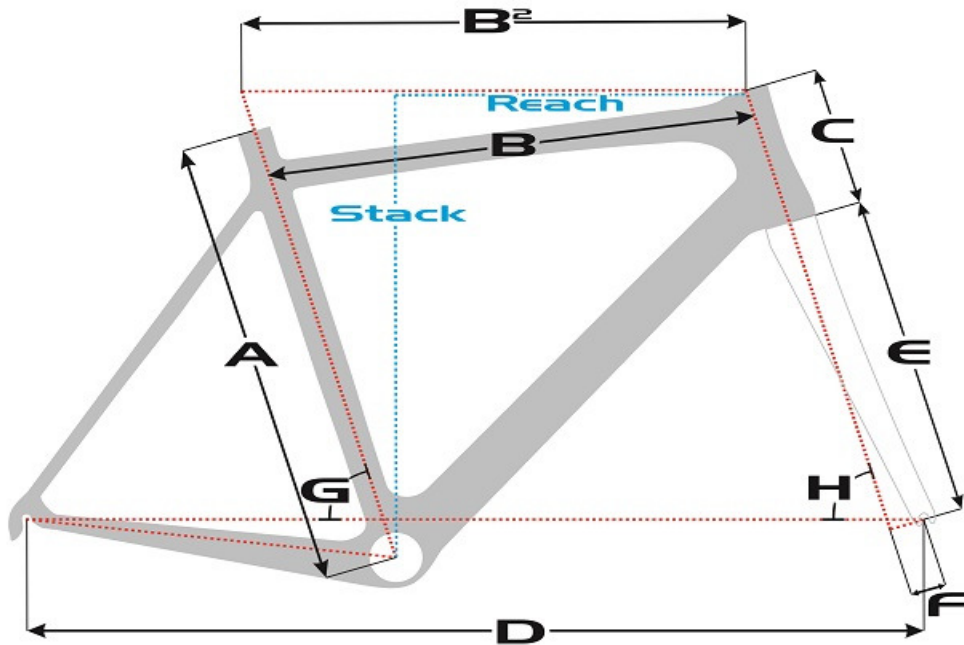

SENSA geometry chart

Road

Giulia G3 Disc Road

Size	A	B	B ₂	C	D	E	F	G	H	Reach	Stack
50cm	500mm	507mm	523mm	115mm	982mm	370mm	46mm	74,5°	72,0°	379mm	518mm
53cm	530mm	525mm	542mm	145mm	988mm	370mm	46mm	74,0°	73,0°	384mm	550mm
55cm	550mm	539mm	557mm	160mm	998mm	370mm	46mm	73,5°	73,0°	390mm	565mm
58cm	580mm	556mm	574mm	190mm	1010mm	370mm	46mm	73,0°	73,0°	393mm	594mm
61cm	610mm	575mm	591mm	205mm	1018mm	370mm	46mm	72,7°	73,5°	401mm	610mm