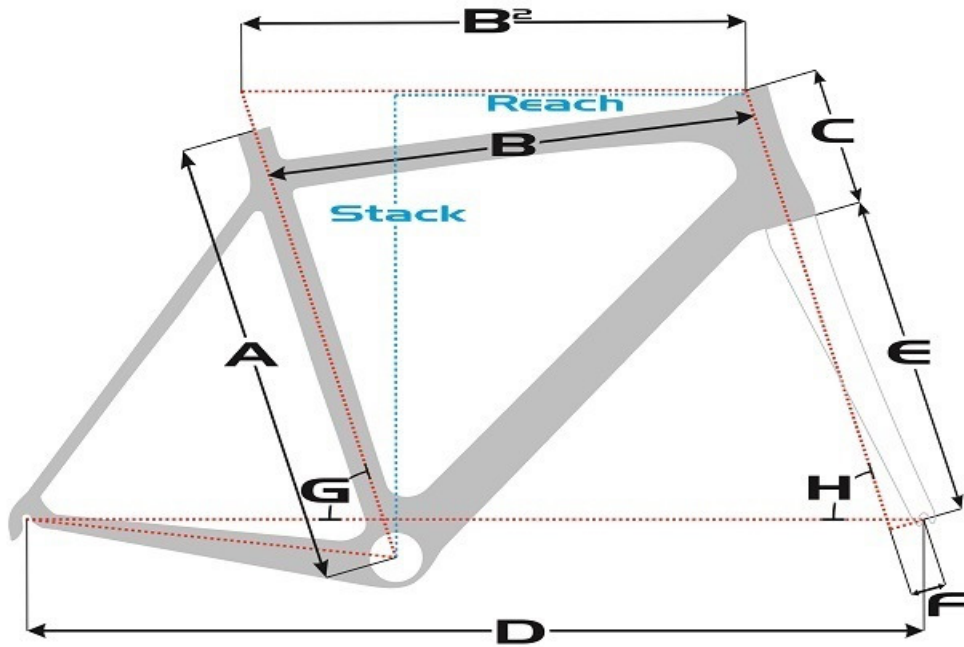

SENSA geometry chart

Romagna Gravel

Size	A	B ₂	C	D	E	F	G	H	BB-drop	Reach	Stack
51cm	490mm	548,3mm	145mm	1023mm	395mm	50mm	73,5°	71,5°	72mm	380mm	568mm
55cm	530mm	557,5mm	160mm	1032mm	395mm	50mm	73,5°	71,5°	72mm	385mm	582mm
58cm	570mm	573,7mm	180mm	1044mm	395mm	50mm	73,5°	72°	72mm	395mm	603mm
61cm	600mm	589,3mm	200mm	1060mm	395mm	50mm	73,5°	72°	72mm	405mm	622mm