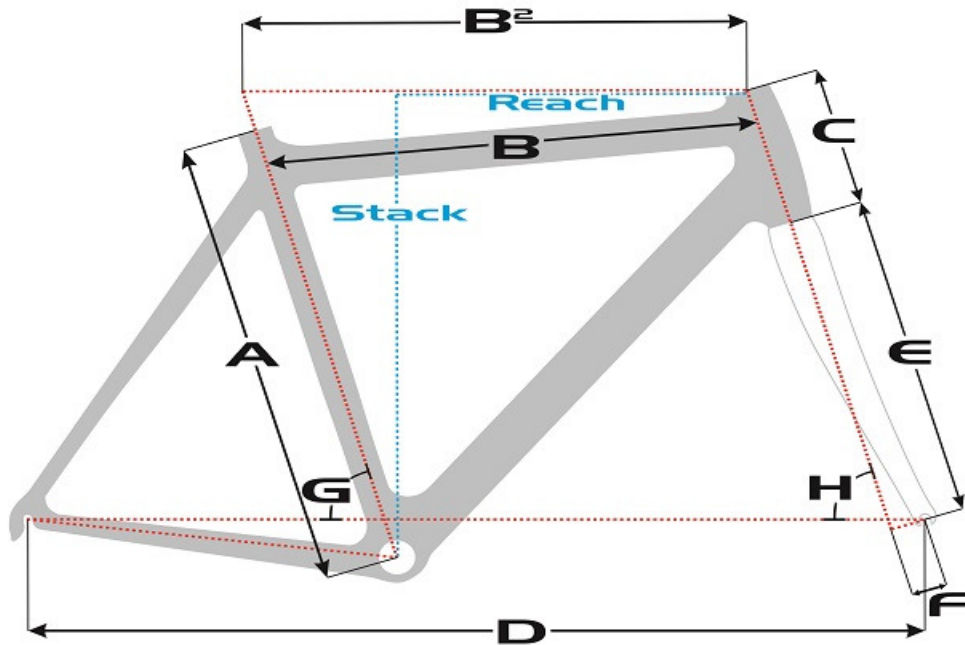

SENSA geometry chart

Road

Trentino SL Road

Size	A	B	B ₂	C	D	E	F	G	H	Reach	Stack
51cm	505mm	519mm	532mm	130mm	978mm	370mm	45mm	73,5°	72,0°	376mm	528mm
54cm	535mm	531mm	543mm	150mm	980mm	370mm	45mm	73,5°	73,0°	380mm	551mm
56cm	555mm	541mm	553mm	170mm	991mm	370mm	45mm	73,5°	73,0°	385mm	570mm
58cm	575mm	556mm	570mm	190mm	1002mm	370mm	45mm	73,0°	73,0°	390mm	589mm
60cm	595mm	566mm	580mm	210mm	1012mm	370mm	45mm	73,0°	73,0°	394mm	608mm
62cm	615mm	583mm	595mm	220mm	1022mm	370mm	45mm	73,0°	73,5°	406mm	619mm