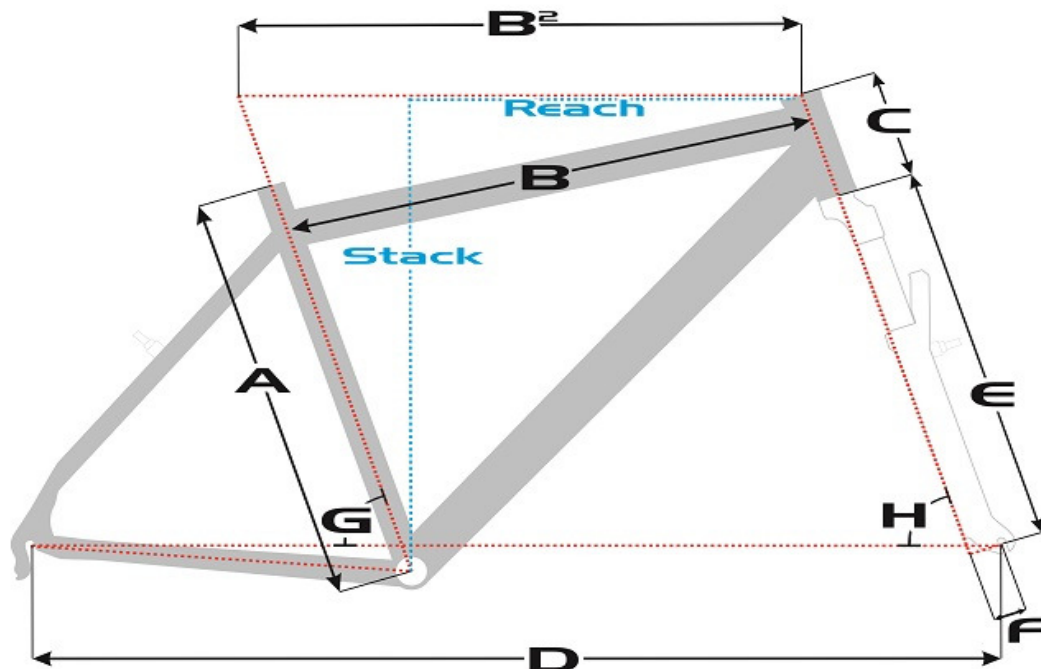

SENSA geometry chart

Trekking

Travel Lite Trekking

Size	A	B	B2	C	D	E	F	G	H	Reach	Stack
Lady 48cm	483mm	589mm	582mm	175mm	1084mm	437mm	45mm	71,0°	69,0°	389mm	607mm
Lady 53cm	533mm	606mm	598mm	190mm	1100mm	437mm	45mm	71,0°	69,0°	400mm	621mm
Lady 57cm	572mm	621mm	618mm	205mm	1115mm	437mm	45mm	71,0°	69,5°	415mm	637mm
Gent 52cm	521mm	565mm	591mm	170mm	1086mm	437mm	45mm	71,0°	69,5°	398mm	604mm
Gent 56cm	559mm	582mm	603mm	185mm	1099mm	437mm	45mm	71,0°	69,5°	406mm	618mm
Gent 61cm	610mm	607mm	622mm	200mm	1119mm	437mm	45mm	71,0°	69,5°	420mm	633mm