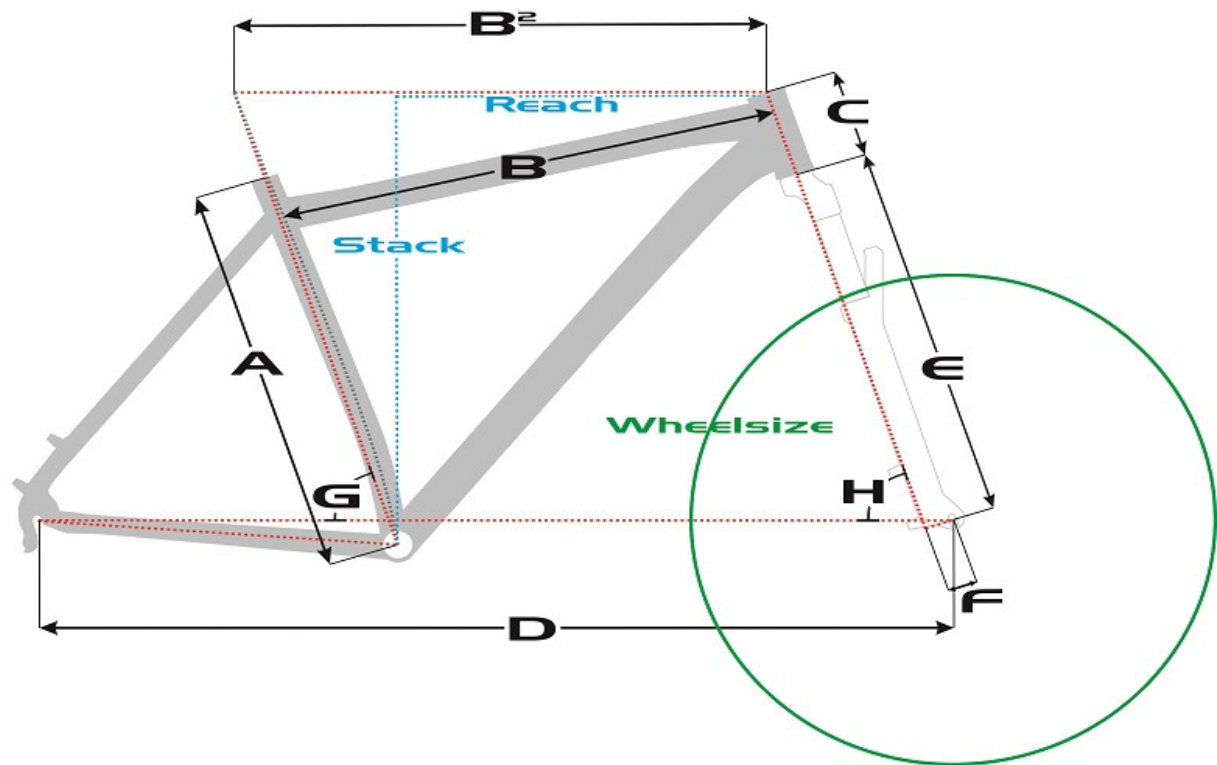

SENSA geometry chart

Mountain

Fiori Comp Mountain

Size	A	B ₂	C	D	E	F	G	H	Reach	Stack	Wheelsize
15"	394mm	584mm	100mm	1083mm	505mm	46mm	72,5°	71,0°	395mm	610mm	29er
16,5"	419mm	600mm	110mm	1089mm	505mm	46mm	72,5°	71,0°	406mm	625mm	29er
19"	483mm	619mm	125mm	1109mm	505mm	46mm	72,5°	71,0°	421mm	639mm	29er
21"	533mm	638mm	145mm	1129mm	505mm	46mm	72,5°	71,0°	434mm	658mm	29er