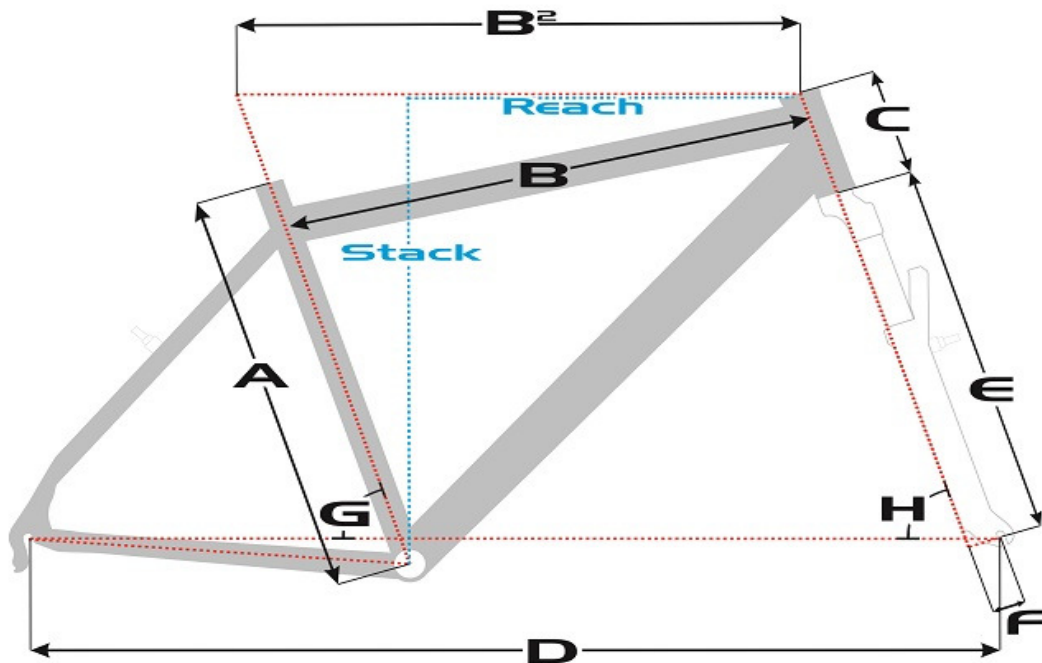

# SENSA geometry chart

### Cross Sport Trekking

Size	A	B	B <sub>2</sub>	C	D	E	F	G	H	Reach	Stack
Lady 48cm	483mm	608mm	599mm	160mm	1080mm	435mm	38mm	71,5°	70,5°	403mm	615mm
Lady 53cm	533mm	628mm	620mm	170mm	1101mm	435mm	38mm	71,5°	70,5°	420mm	624mm
Gent 51cm	508mm	573mm	597mm	150mm	1078mm	435mm	38mm	71,5°	70,5°	404mm	605mm
Gent 56cm	559mm	588mm	606mm	160mm	1087mm	435mm	38mm	71,5°	70,5°	409mm	615mm
Gent 61cm	610mm	610mm	619mm	170mm	1101mm	435mm	38mm	71,5°	70,5°	420mm	624mm