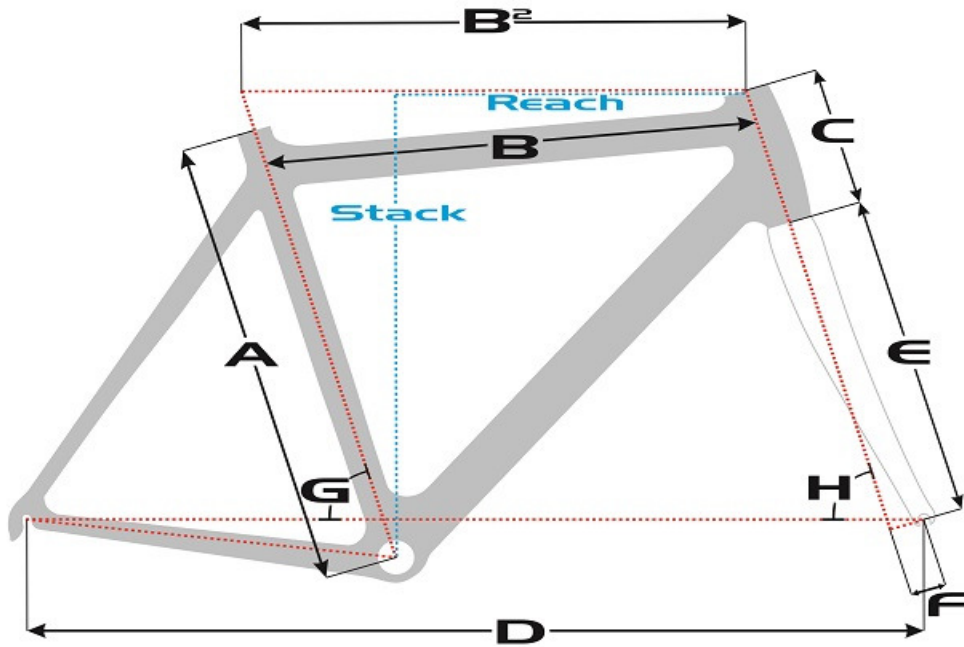

SENSA geometry chart

Road

Umbria Road

Size	A	B	B ₂	C	D	E	F	G	H	Reach	Stack
47cm	470mm	508mm	523mm	125mm	972mm	370mm	45mm	74,0°	72,0°	372mm	526mm
51cm	510mm	519mm	532mm	145mm	981mm	370mm	45mm	74,0°	72,0°	375mm	545mm
53cm	530mm	531mm	544mm	160mm	984mm	370mm	45mm	73,5°	72,5°	378mm	561mm
56cm	560mm	543mm	554mm	175mm	992mm	370mm	45mm	73,5°	72,8°	384mm	576mm
58cm	580mm	557mm	568mm	200mm	1004mm	370mm	45mm	73,5°	73,0°	391mm	598mm
61cm	610mm	579mm	591mm	220mm	1015mm	370mm	45mm	72,5°	73,0°	396mm	620mm