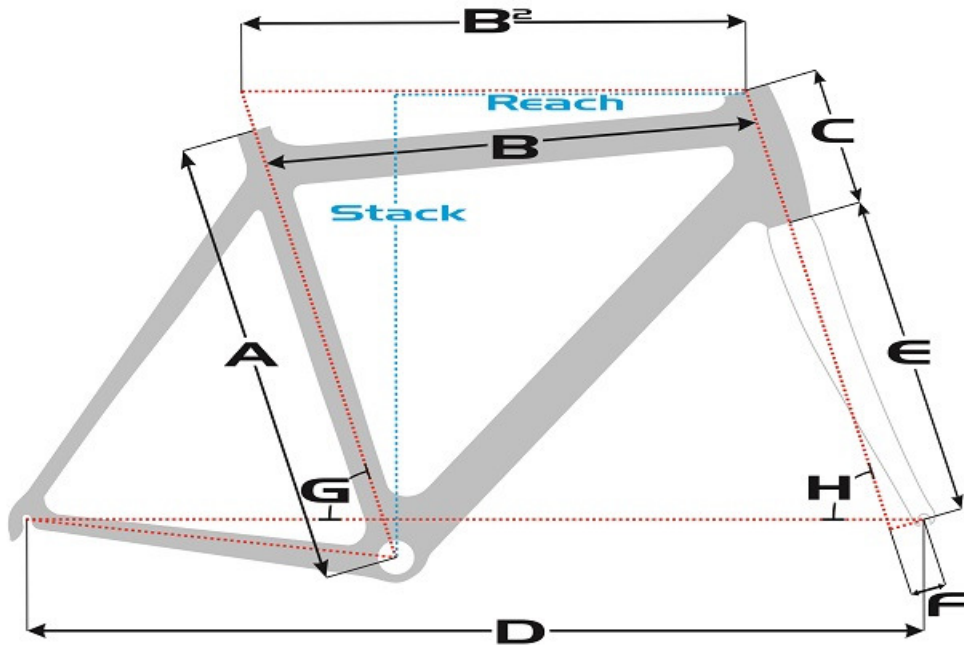

# SENSA geometry chart

## Road

### Emilia Lady Road

Size	A	B	B <sup>2</sup>	C	D	E	F	G	H	Reach	Stack
48cm	480mm	500mm	518mm	140mm	972mm	370mm	45mm	74,5°	71,5°	364mm	540mm
51cm	510mm	516mm	528mm	155mm	983mm	370mm	45mm	74,0°	71,5°	369mm	554mm
54cm	540mm	529mm	539mm	165mm	984mm	370mm	45mm	74,0°	72,5°	376mm	567mm
56cm	560mm	542mm	551mm	180mm	997mm	370mm	45mm	74,0°	72,5°	384mm	581mm