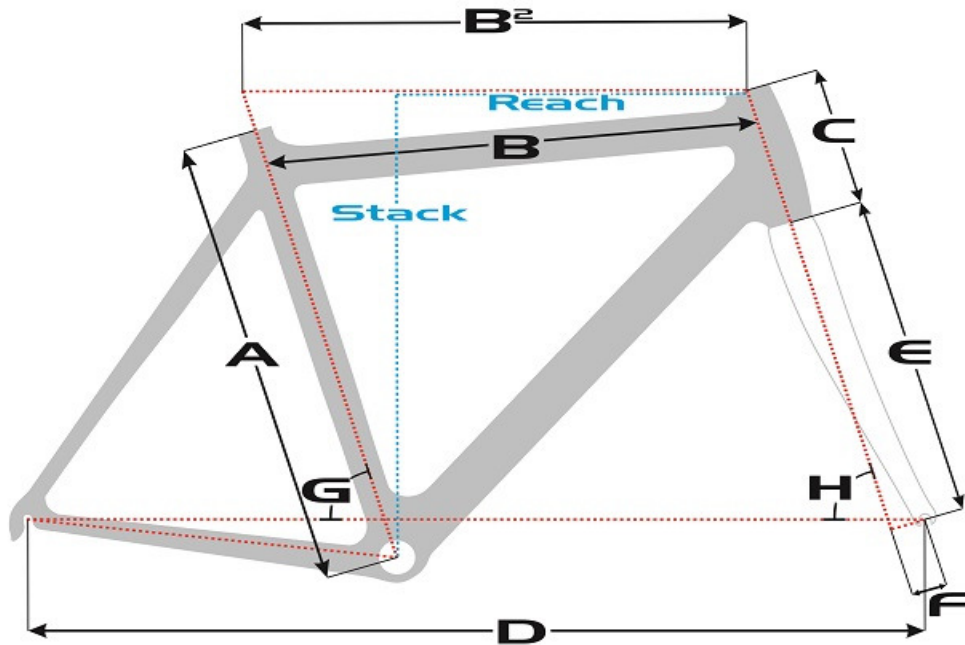

SENSA geometry chart

Road

Giulia Gravel

Size	A	B ²	C	D	E	F	G	H	Reach	Stack
S	480mm	547mm	140mm	1019mm	395mm	50mm	63,7°	71,2°	380mm	564mm
M	525mm	557mm	156mm	1027mm	395mm	50mm	63,7°	71,5°	385mm	580mm
L	570mm	573mm	178mm	1041mm	395mm	50mm	63,7°	71,8°	395mm	602mm
XL	600mm	589mm	198mm	1055mm	395mm	50mm	63,7°	72,0°	405mm	622mm