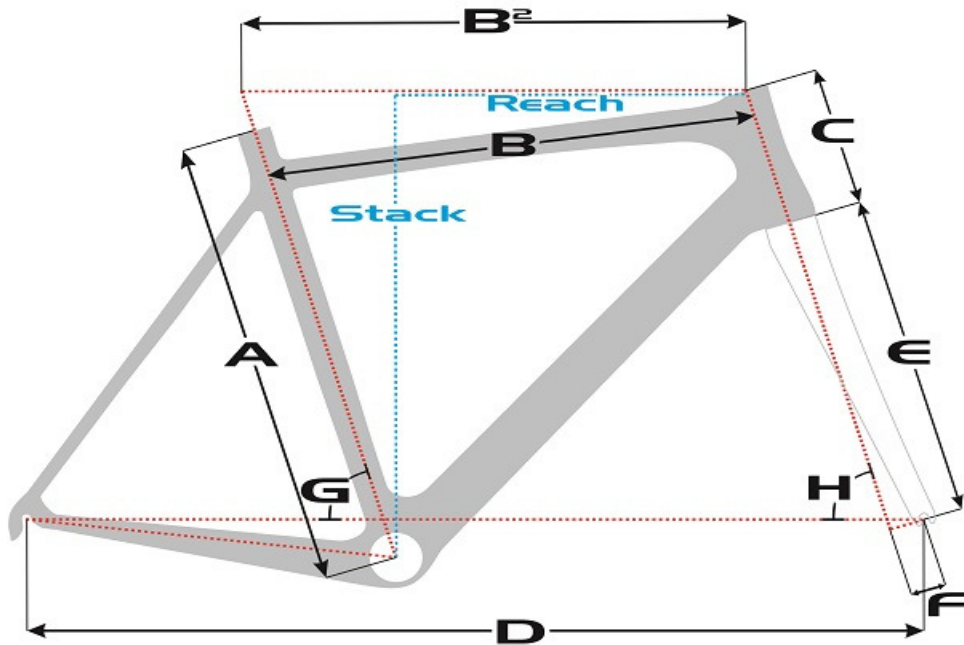

# SENSA geometry chart

## Road

### Aquila Road

Size	A	B	B <sub>2</sub>	C	D	E	F	G	H	Reach	Stack
50cm	505mm	514mm	523mm	115mm	976mm	369mm	45mm	74,5°	72,0°	381mm	516mm
53cm	535mm	530mm	542mm	145mm	982mm	369mm	45mm	74,0°	73,0°	385mm	547mm
55cm	555mm	546mm	557mm	160mm	992mm	369mm	45mm	73,5°	73,0°	391mm	562mm
58cm	585mm	562mm	574mm	190mm	1003mm	369mm	45mm	73,0°	73,0°	394mm	590mm
61cm	615mm	579mm	591mm	205mm	982mm	369mm	45mm	72,7°	73,5°	402mm	606mm