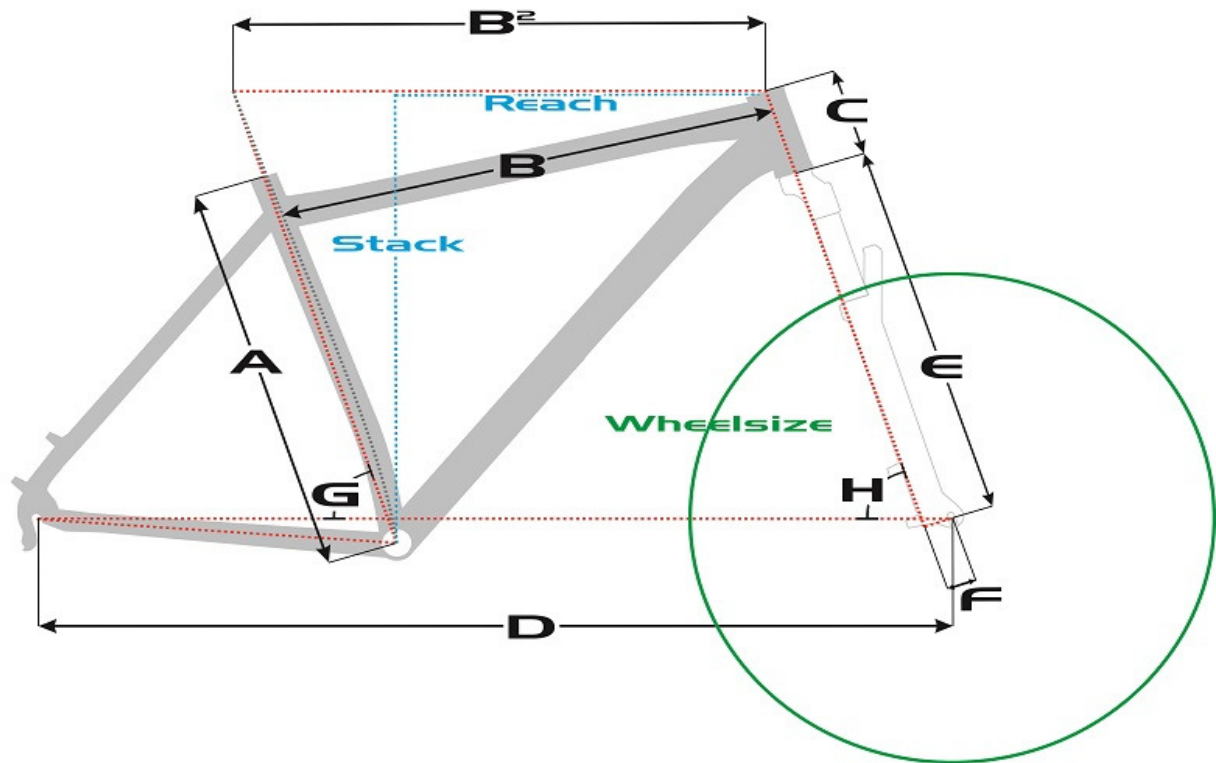

SENSA geometry chart

Mountain

Fiori SL - Custom Mountain

| Size | A | B ₂ | C | D | E | F | G | H | Reach | Stack | Wheelsize |
|-------|-------|----------------|-------|--------|-------|------|-------|-------|-------|-------|-----------|
| 16" | 409mm | 570mm | 95mm | 1077mm | 505mm | 51mm | 73,5° | 70,0° | 398mm | 598mm | 29er |
| 17,5" | 447mm | 595mm | 100mm | 1083mm | 505mm | 51mm | 73° | 70,4° | 410mm | 608mm | 29er |
| 19" | 483mm | 619mm | 123mm | 1115mm | 505mm | 51mm | 72,5° | 71,1° | 442mm | 634mm | 29er |
| 20,5" | 533mm | 638mm | 145mm | 1135mm | 505mm | 51mm | 72,5° | 71,1° | 454mm | 654mm | 29er |