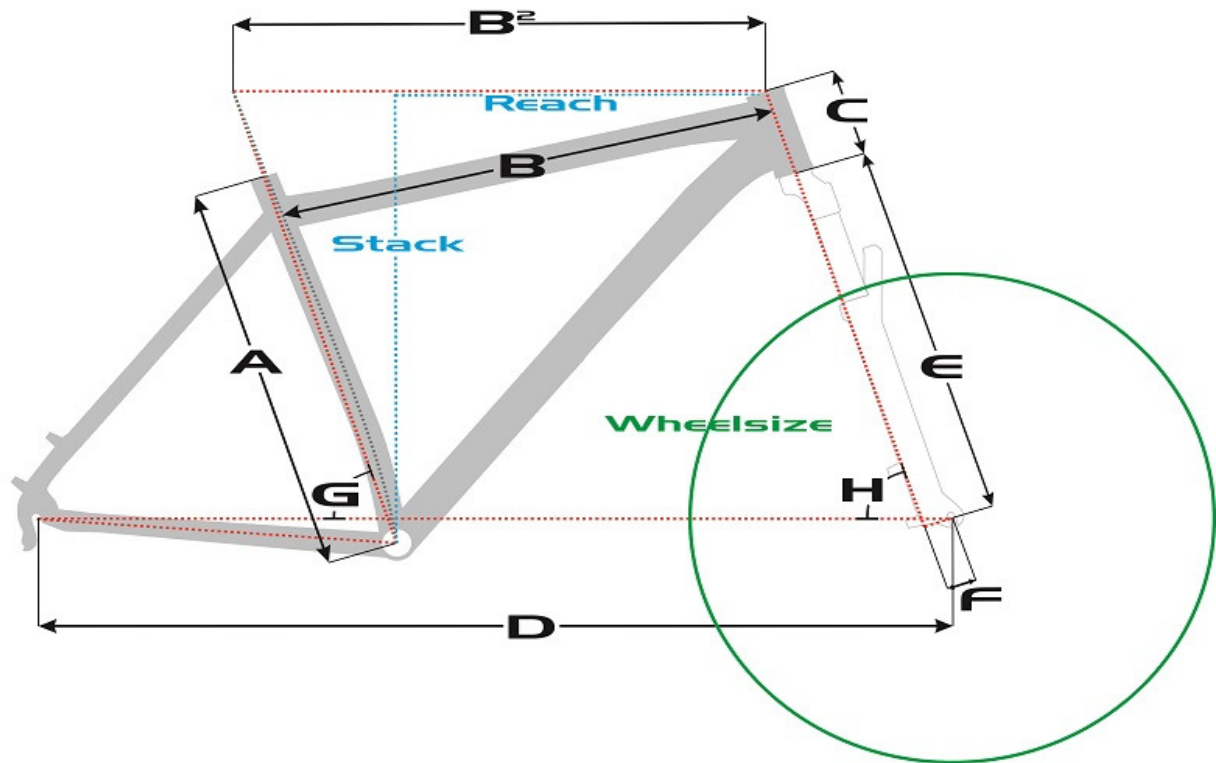

# SENSA geometry chart

## Mountain

### Merano Mountain

| Size | A     | B <sub>2</sub> | C     | D      | E     | F    | G     | H     | Reach | Stack | Wheelsize |
|------|-------|----------------|-------|--------|-------|------|-------|-------|-------|-------|-----------|
| 17"  | 432mm | 584mm          | 90mm  | 1081mm | 506mm | 46mm | 73,5° | 70,5° | 404mm | 611mm | 29er      |
| 19"  | 483mm | 600mm          | 100mm | 1097mm | 506mm | 46mm | 73,5° | 70,5° | 416mm | 621mm | 29er      |
| 21"  | 533mm | 620mm          | 115mm | 1118mm | 506mm | 46mm | 73,5° | 70,5° | 432mm | 635mm | 29er      |
| 23"  | 584mm | 635mm          | 130mm | 1133mm | 506mm | 46mm | 73,5° | 70,5° | 442mm | 649mm | 29er      |