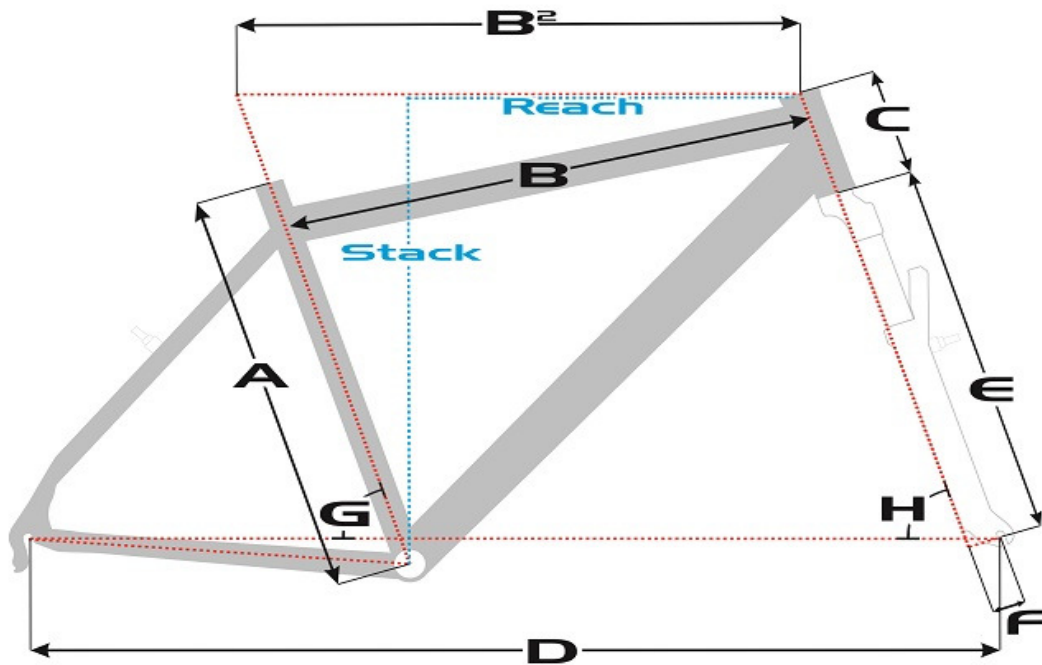

SENSA geometry chart

Cross City

Size	A	B	B ₂	C	D	E	F	G	H	Reach	Stack
Lady 48cm	483mm	608mm	601mm	160mm	1078mm	435mm	38mm	72,5°	71,5°	405mm	597mm
Lady 53cm	533mm	628mm	623mm	170mm	1099mm	435mm	38mm	72,5°	71,5°	422mm	606mm
Gent 51cm	508mm	573mm	599mm	150mm	1076mm	435mm	38mm	72,5°	71,5°	406mm	587mm
Gent 56cm	559mm	588mm	608mm	160mm	1085mm	435mm	38mm	72,5°	71,5°	411mm	597mm
Gent 61cm	610mm	610mm	621mm	170mm	1099mm	435mm	38mm	72,5°	71,5°	422mm	606mm