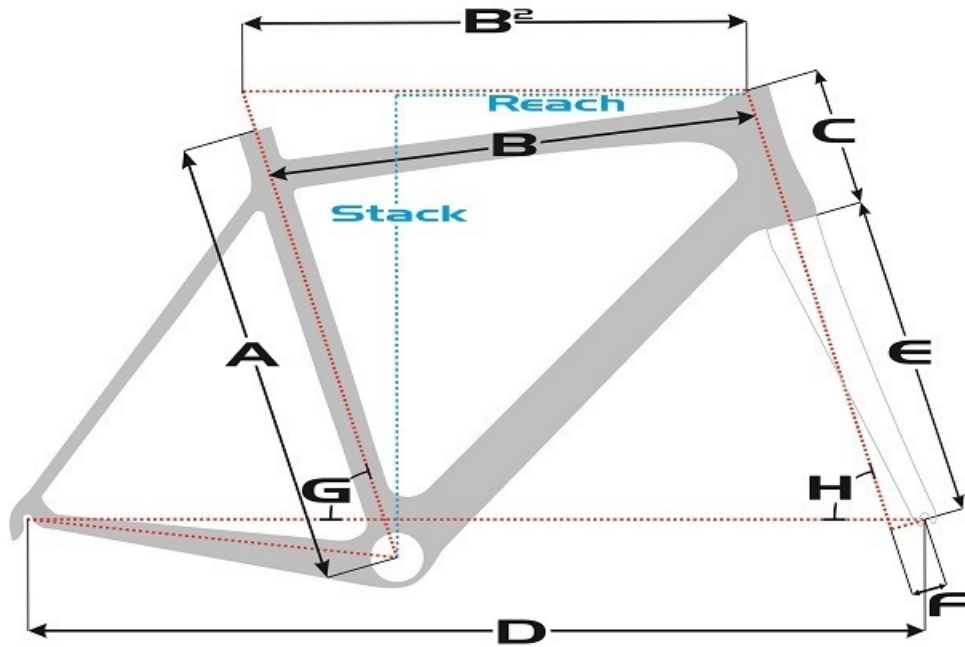

# SENSA geometry chart

### Fermo SL Cyclocross

Size	A	B	C	D	E	F	G	H	Reach	Stack
51cm	510mm	520mm	130mm	1004mm	398mm	45mm	74,0°	72,0°	362mm	550mm
55cm	550mm	533mm	140mm	1012mm	398mm	45mm	74,0°	72,0°	373mm	559mm
58cm	580mm	551mm	160mm	1028mm	398mm	45mm	74,0°	72,0°	385mm	578mm
61cm	610mm	566mm	190mm	1036mm	398mm	45mm	74,0°	73,0°	391mm	610mm