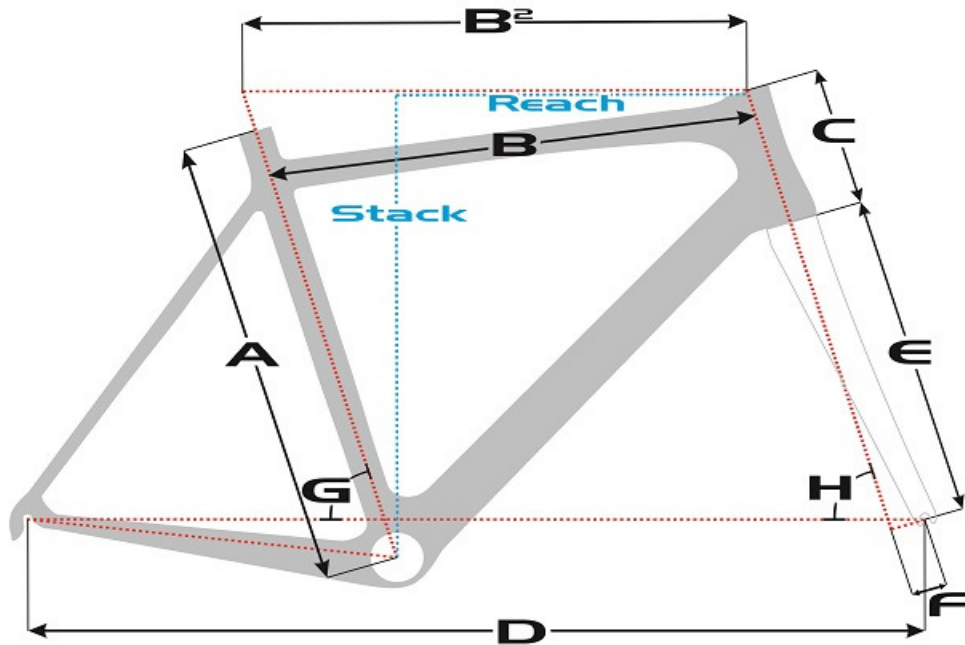

SENSA geometry chart

Road

Giulia SuperLeggera Road

Size	A	B	B ₂	C	D	E	F	G	H	Reach	Stack
50cm	505mm	514mm	523mm	115mm	976mm	369mm	45mm	74,5°	72,0°	381mm	516mm
53cm	535mm	530mm	542mm	145mm	982mm	369mm	45mm	74,0°	73,0°	385mm	547mm
55cm	555mm	546mm	557mm	160mm	992mm	369mm	45mm	73,5°	73,0°	391mm	562mm
58cm	585mm	562mm	574mm	190mm	1003mm	369mm	45mm	73,0°	73,0°	394mm	590mm
61cm	615mm	579mm	591mm	205mm	982mm	369mm	45mm	72,7°	73,5°	402mm	606mm