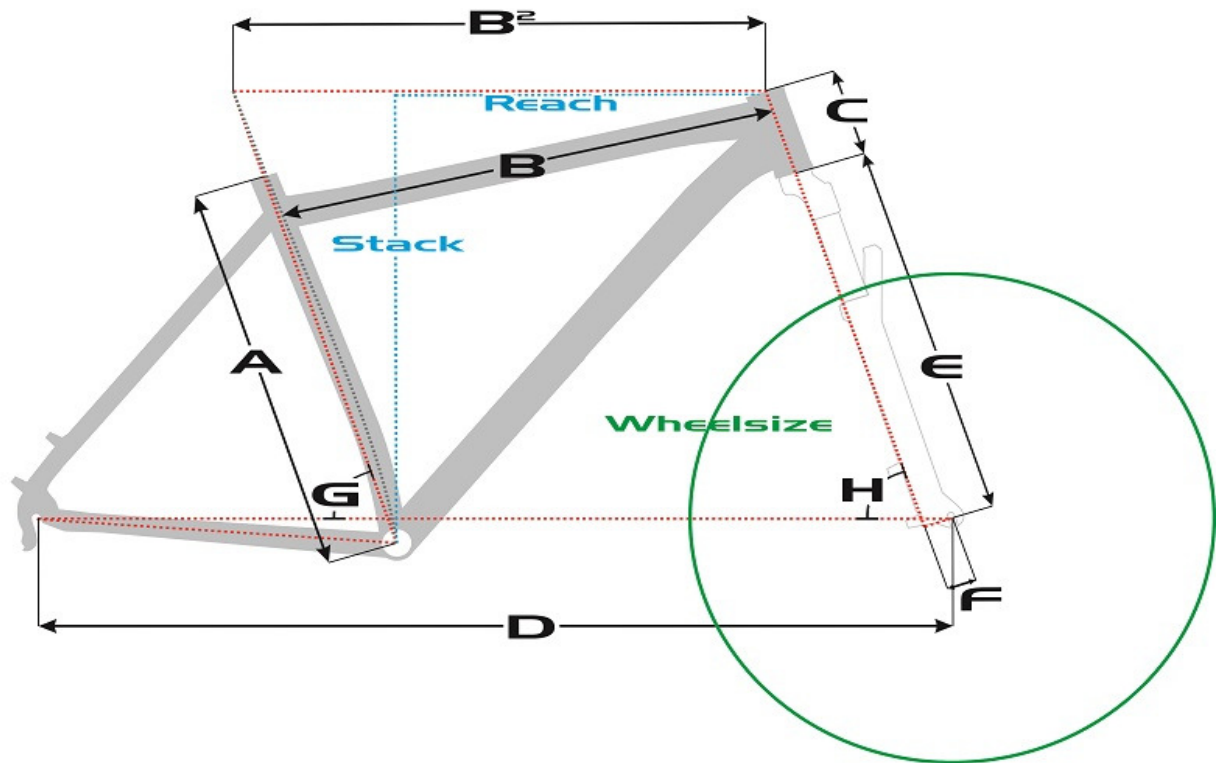

SENSA geometry chart

Mountain

Fiori SL Mountain

Size	A	B ₂	C	D	E	F	G	H	Reach	Stack	Wheelsize
16"	409mm	570mm	95mm	1077mm	505mm	51mm	73,5°	70,0°	398mm	598mm	29er
17,5"	447mm	595mm	100mm	1083mm	505mm	51mm	73°	70,4°	410mm	608mm	29er
19"	483mm	619mm	123mm	1115mm	505mm	51mm	72,5°	71,1°	442mm	634mm	29er
20,5"	533mm	638mm	145mm	1135mm	505mm	51mm	72,5°	71,1°	454mm	654mm	29er