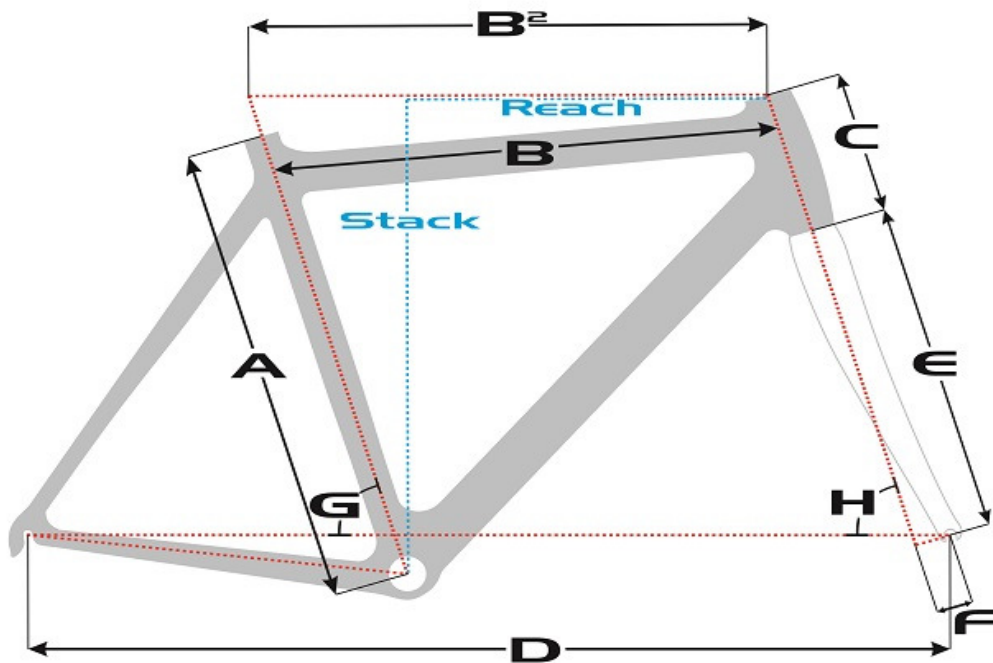

# SENSA geometry chart

## Road

### Emilia Lady Disc Road

Size	A	B	B <sub>2</sub>	C	D	E	F	G	H	Reach	Stack
48cm	480mm	504mm	517mm	130mm	978mm	375mm	46mm	74,5°	72°	370mm	533mm
51cm	510mm	508mm	519mm	130mm	979mm	375mm	46mm	74,5°	72°	371mm	535mm
54cm	540mm	524mm	536mm	155mm	987mm	375mm	46mm	74,0°	72,5°	375mm	561mm
56cm	560mm	538mm	551mm	175mm	997mm	375mm	46mm	73,5°	72,5°	379mm	580mm