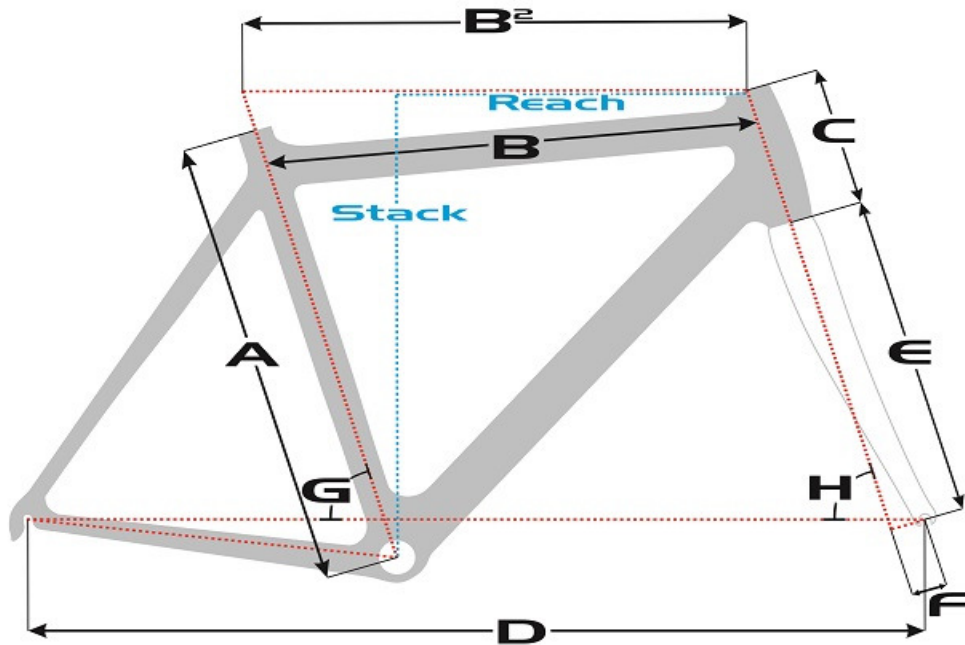

SENSA geometry chart

Road

Romagna Road

Size	A	B	B ₂	C	D	E	F	G	H	Reach	Stack
49cm	490mm	511mm	525mm	130mm	976mm	370mm	45mm	74°	72,0°	373mm	532mm
52cm	520mm	527mm	539mm	140mm	985mm	370mm	45mm	73,5°	72,0°	378mm	541mm
55cm	550mm	542mm	545mm	170mm	996mm	370mm	45mm	73,5°	72,5°	385mm	572mm
58cm	580mm	561mm	573mm	190mm	1010mm	370mm	45mm	73,0°	72,5°	392mm	591mm
61cm	610mm	585mm	594mm	210mm	1020mm	370mm	45mm	72,5°	73,0°	401mm	612mm
64cm	640mm	593mm	602mm	230mm	1028mm	370mm	45mm	72,5°	73,0°	403mm	631mm