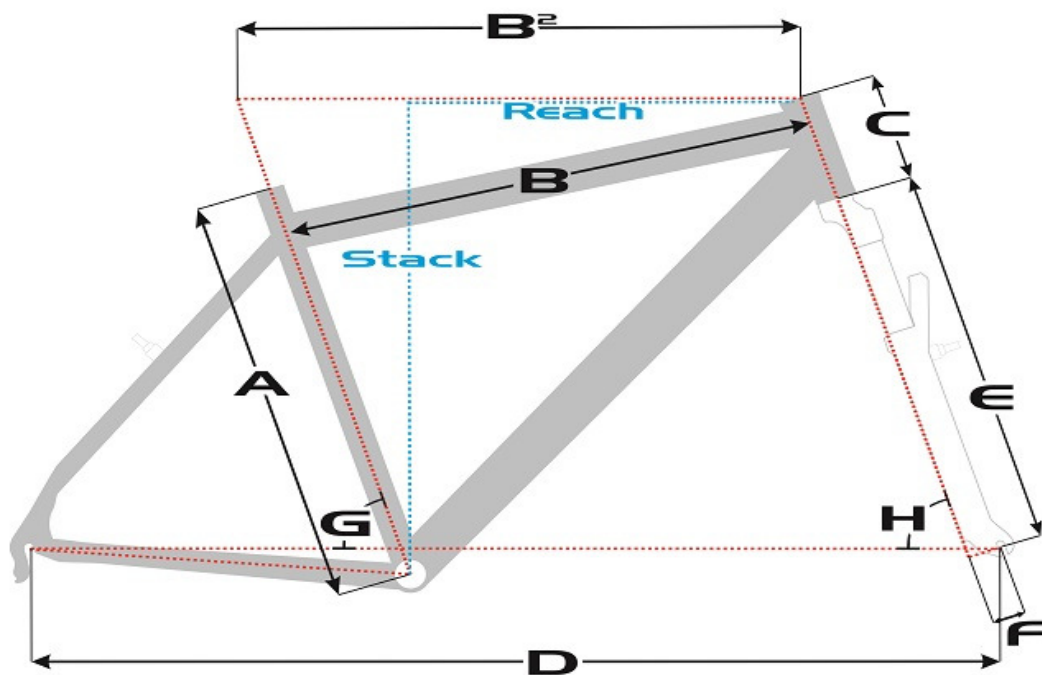

SENSA geometry chart

Trekking

Travel Lite Disc Trekking

Size	A	B	B ₂	C	D	E	F	G	H	Reach	Stack
Lady 52cm	520mm	617mm	603mm	185mm	1097mm	437mm	45mm	72,5°	70,5°	400mm	624mm
Lady 57cm	570mm	626mm	617mm	200mm	1112mm	437mm	45mm	72,5°	70,5°	410mm	638mm
Gent 56cm	560mm	588,5mm	611mm	180mm	1105mm	437mm	45mm	72,5°	70,5°	410mm	619mm
Gent 61cm	610mm	609mm	626mm	195mm	1120mm	437mm	45mm	72,5°	70,5°	420mm	634mm