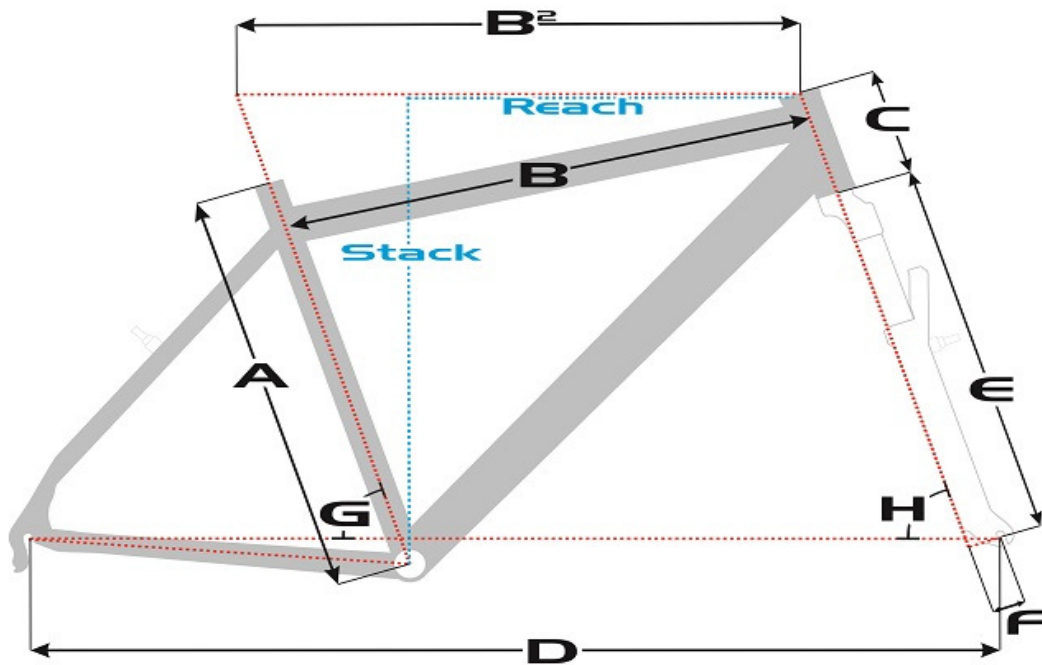

SENSA geometry chart

Trekking

Cross Travel Trekking

Size	A	B	B ₂	C	D	E	F	G	H	Reach	Stack
Lady 48cm	483mm	608mm	599mm	160mm	1080mm	435mm	38mm	71,5°	70,5°	403mm	615mm
Lady 53cm	533mm	628mm	620mm	170mm	1101mm	435mm	38mm	71,5°	70,5°	420mm	624mm
Gent 51cm	508mm	573mm	597mm	150mm	1078mm	435mm	38mm	71,5°	70,5°	404mm	605mm
Gent 56cm	559mm	588mm	606mm	160mm	1087mm	435mm	38mm	71,5°	70,5°	409mm	615mm
Gent 61cm	610mm	610mm	619mm	170mm	1101mm	435mm	38mm	71,5°	70,5°	420mm	624mm