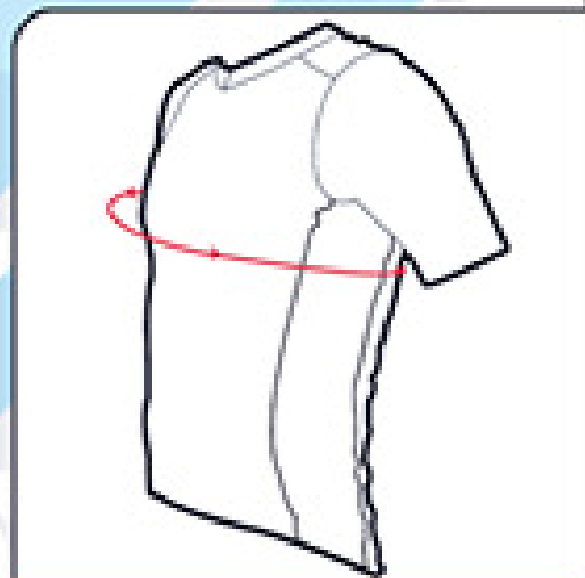

| SIZE♂ | CHEST WIDTH MEASURED ON BODY |
|--------------|---|
| 128 / 8 yrs | -67 cm |
| 140 / 10 yrs | 67 - 73 cm |
| 152 / 12 yrs | 73 - 76 cm |
| 164 / 14 yrs | 76 - 82 cm |
| 0/XXS | 76 - 82 cm |
| 1/XS | 82 - 88 cm |
| 2/S | 88 - 94 cm |
| 3/M | 94 - 100 cm |
| 4/L | 100 - 106 cm |
| 5/XL | 106 - 112 cm |
| 6/XXL | 112 - 119 cm |
| 7 | 119 - 126 cm |
| 8/SL | 126 - 133 cm |
| 9 | 133 - 140 cm |
| 10/SSL | 140 - 147 cm |

Use a measuring tape to measure the chest width at nipple height.