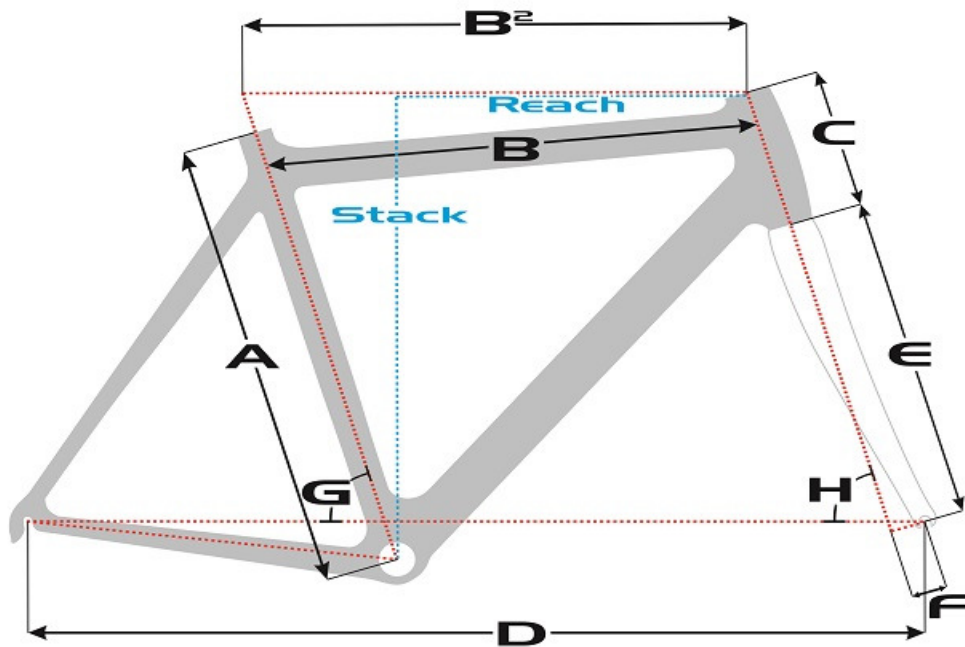

SENSA geometry chart

Road

Romagna Road

Size	A	B	B ₂	C	D	E	F	G	H	Reach	Stack
S/51cm	505mm	521mm	535mm	140mm	982mm	370mm	45mm	73,5°	72°	375mm	541mm
M/55cm	550mm	542mm	554mm	170mm	996mm	370mm	45mm	73,5°	72,5°	385mm	572mm
L/58cm	580mm	559mm	573mm	200mm	1009mm	370mm	45mm	73°	72,5°	389mm	600mm
XL/62cm	620mm	583mm	594mm	220mm	1020mm	370mm	45mm	72,5°	73°	398mm	621mm