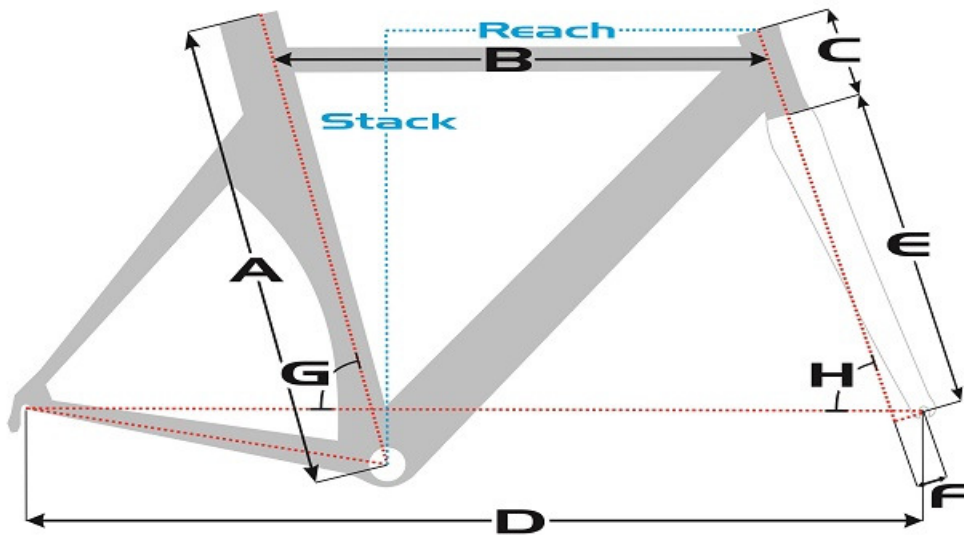

SENSA geometry chart

TimeTrial

Dura Triathlon Triathlon

Size	A	B	C	D	E	F	G	H	Reach	Stack
XS	505mm	480mm	100mm	954mm	370mm	45mm	77°	70,3°	365mm	499mm
S	525mm	505mm	115mm	970mm	370mm	45mm	77°	71,5°	386mm	517mm
M	549mm	530mm	140mm	993mm	370mm	45mm	77°	72,0°	405mm	543mm
L	577mm	560mm	165mm	1021mm	370mm	45mm	77°	72,5°	429mm	569mm
XL	600mm	585mm	190mm	1048mm	370mm	45mm	77°	72,5°	448mm	593mm