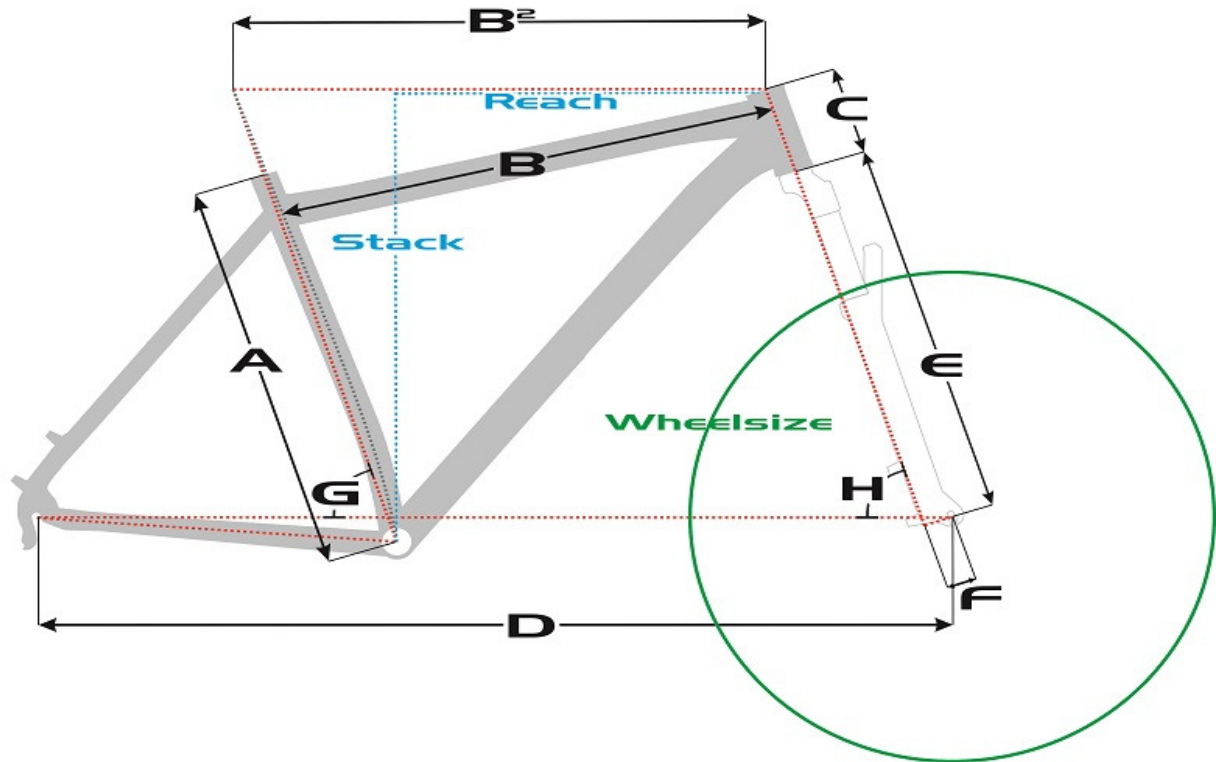

# SENSA geometry chart

## Mountain

### Livigno Mountain

Size	A	B <sub>2</sub>	C	D	E	F	G	H	Reach	Stack	Wheelsize
15"	381mm	552mm	115mm	1066mm	505mm	46mm	73,5°	70,0°	365mm	632mm	29er
17"	432mm	569mm	115mm	1083mm	505mm	46mm	73,5°	70,0°	382mm	632mm	29er
19"	483mm	590mm	120mm	1103mm	505mm	46mm	73,5°	70,0°	401mm	637mm	29er
21"	533mm	615mm	125mm	1129mm	506mm	46mm	73,5°	70,0°	425mm	641mm	29er
23"	584mm	642mm	135mm	1156mm	505mm	46mm	73,5°	70,0°	449mm	651mm	29er