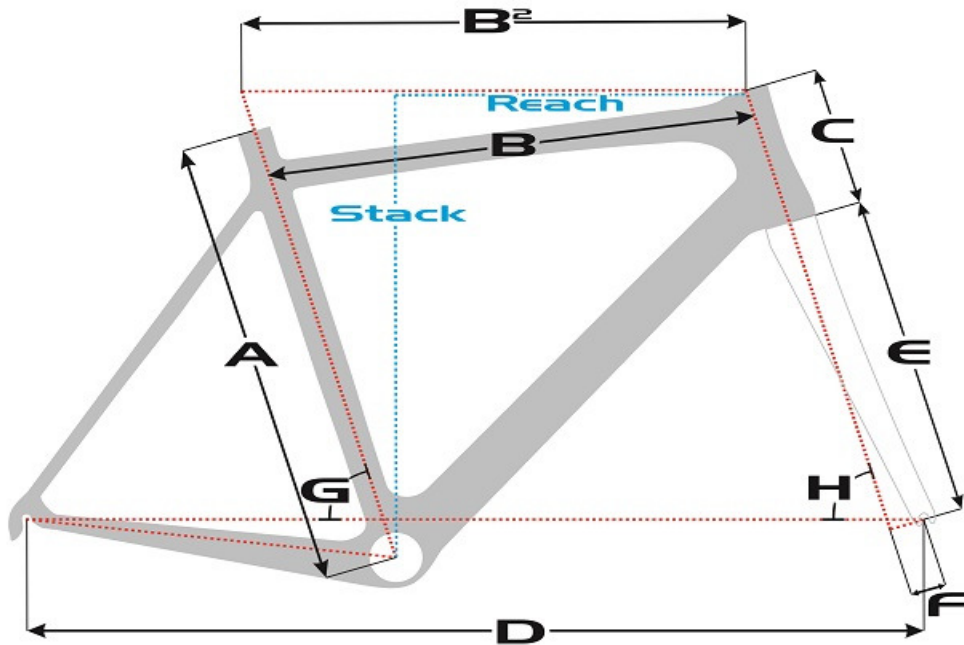

SENSA geometry chart

Road

Giulia G3 Road

Size	A	B	B ₂	C	D	E	F	G	H	Reach	Stack
50cm	500mm	507mm	523mm	115mm	976mm	370mm	45mm	74,5°	72,0°	380mm	517mm
53cm	530mm	525mm	542mm	145mm	982mm	370mm	45mm	74,0°	73,0°	386mm	545mm
55cm	550mm	539mm	557mm	160mm	992mm	370mm	45mm	73,5°	73,0°	390mm	563mm
58cm	580mm	556mm	574mm	190mm	1004mm	370mm	45mm	73,0°	73,0°	393mm	591mm
61cm	610mm	575mm	591mm	205mm	1012mm	370mm	45mm	72,7°	73,5°	402mm	607mm