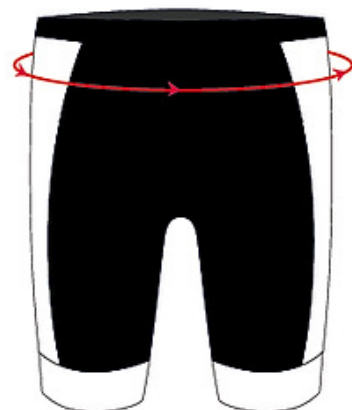

SIZE 	HIP WIDTH MEASURED ON HIP
128 / 8 yrs	-67 cm
140 / 10 yrs	67 - 73 cm
152 / 12 yrs	73 - 76 cm
164 / 14 yrs	76 - 82 cm
0/XXS	76 - 82 cm
1/XS	82 - 88 cm
2/S	88 - 94 cm
3/M	94 - 100 cm
4/L	100 - 106 cm
5/XL	106 - 112 cm
6/XXL	112 - 119 cm
7	119 - 126 cm
8/SL	126 - 133 cm
9	133 - 140 cm
10/SSL	140 - 147 cm

Use a measuring tape to measure the waist at hip height.